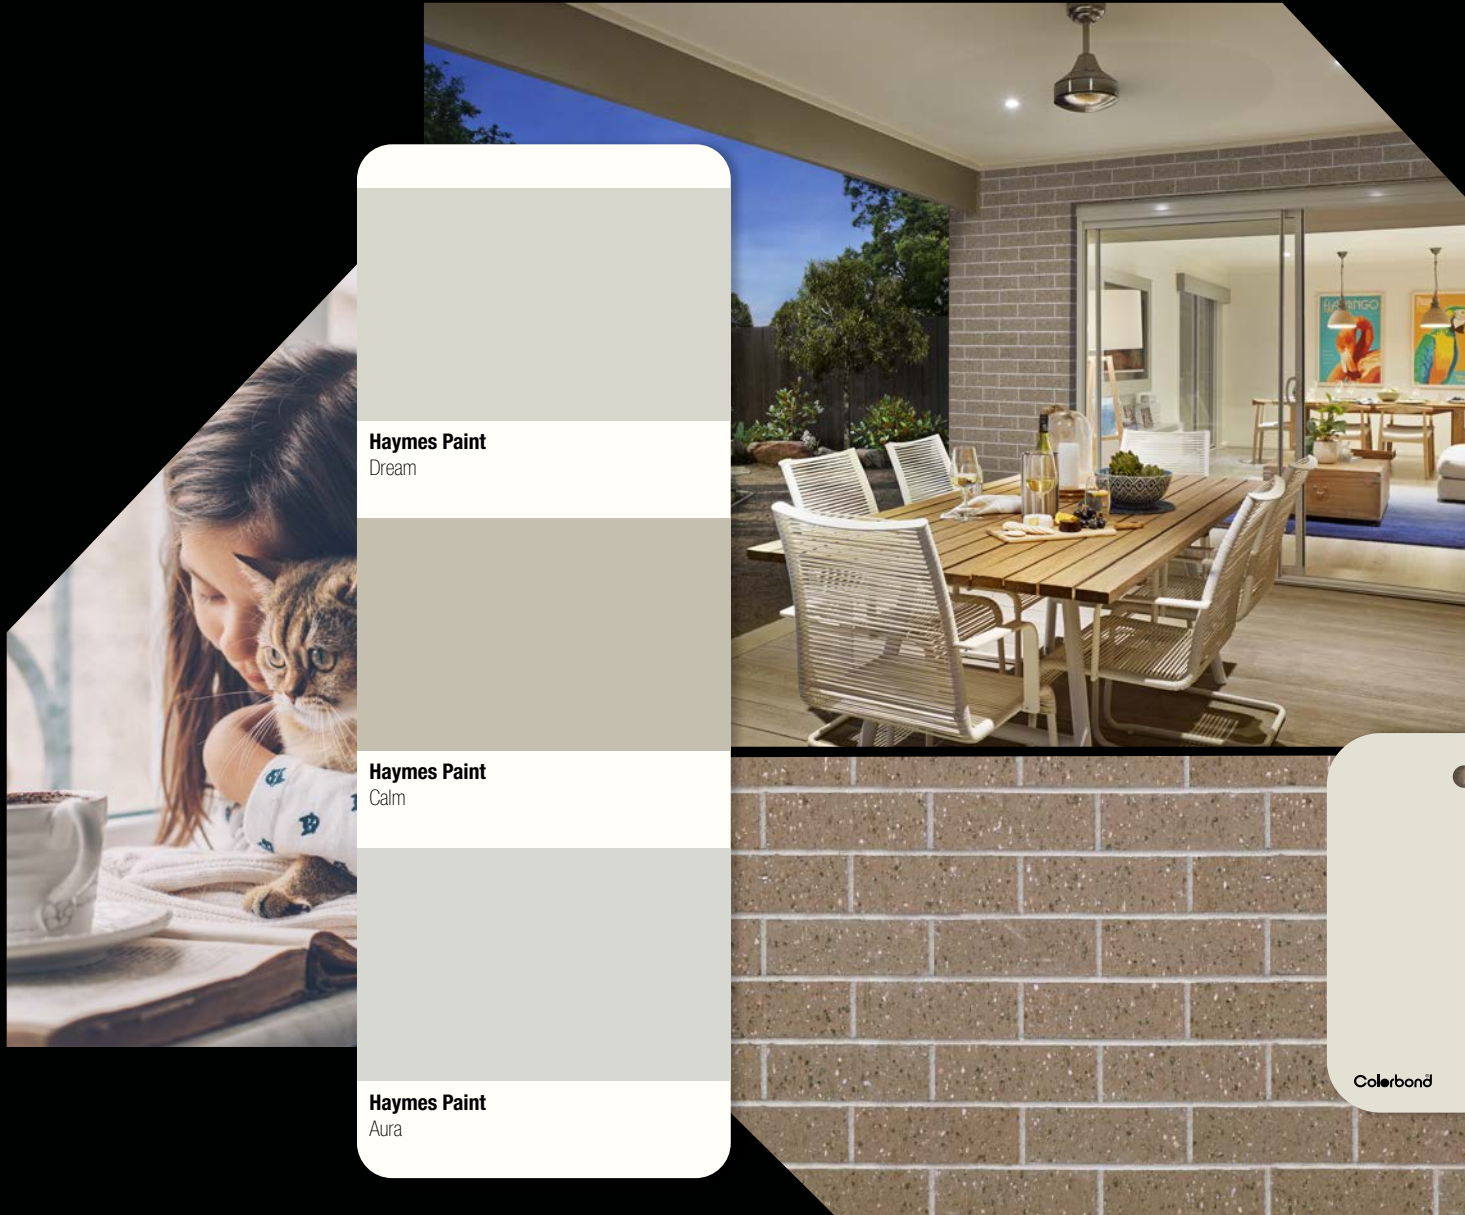

Goldfield Haze

Haymes Paint
Dream

Haymes Paint
Calm

Haymes Paint
Aura