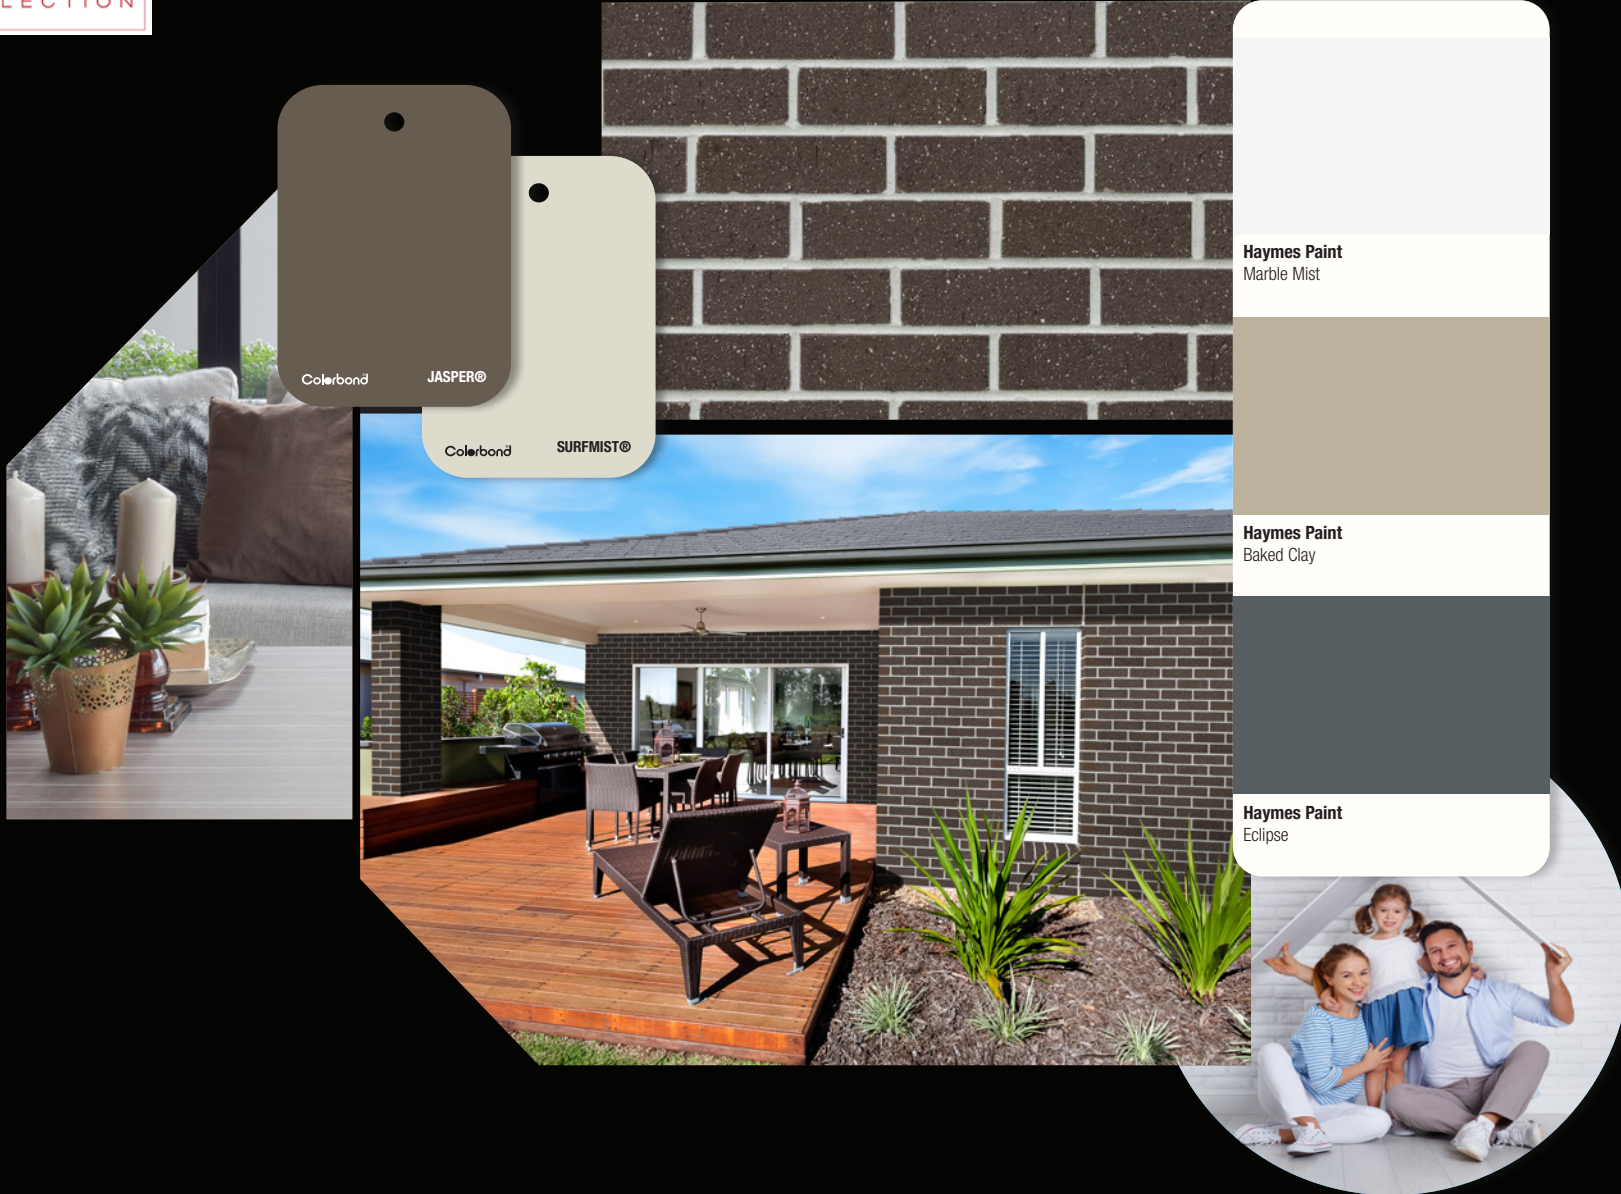

Haymes Paint
Marble Mist

Haymes Paint
Baked Clay

Haymes Paint
Eclipse