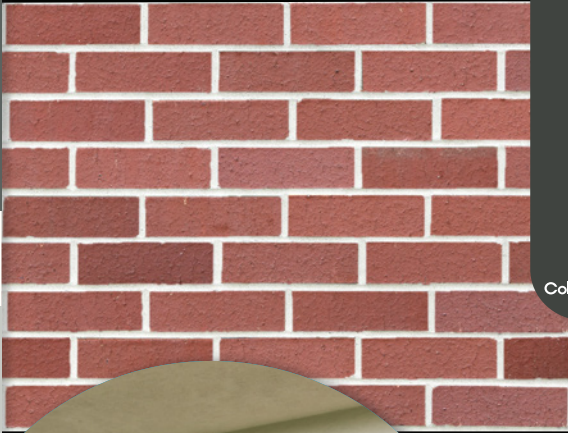

Haymes Paint
Dark Admiralty Grey

Haymes Paint
Overcast

Haymes Paint
Off White