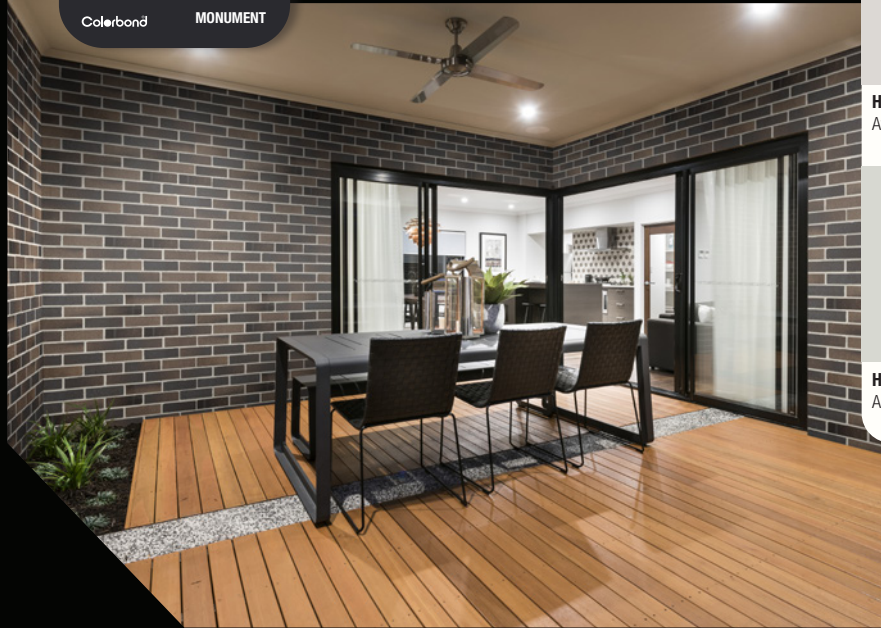

Haymes Paint
Athens Grey

Haymes Paint
Aura