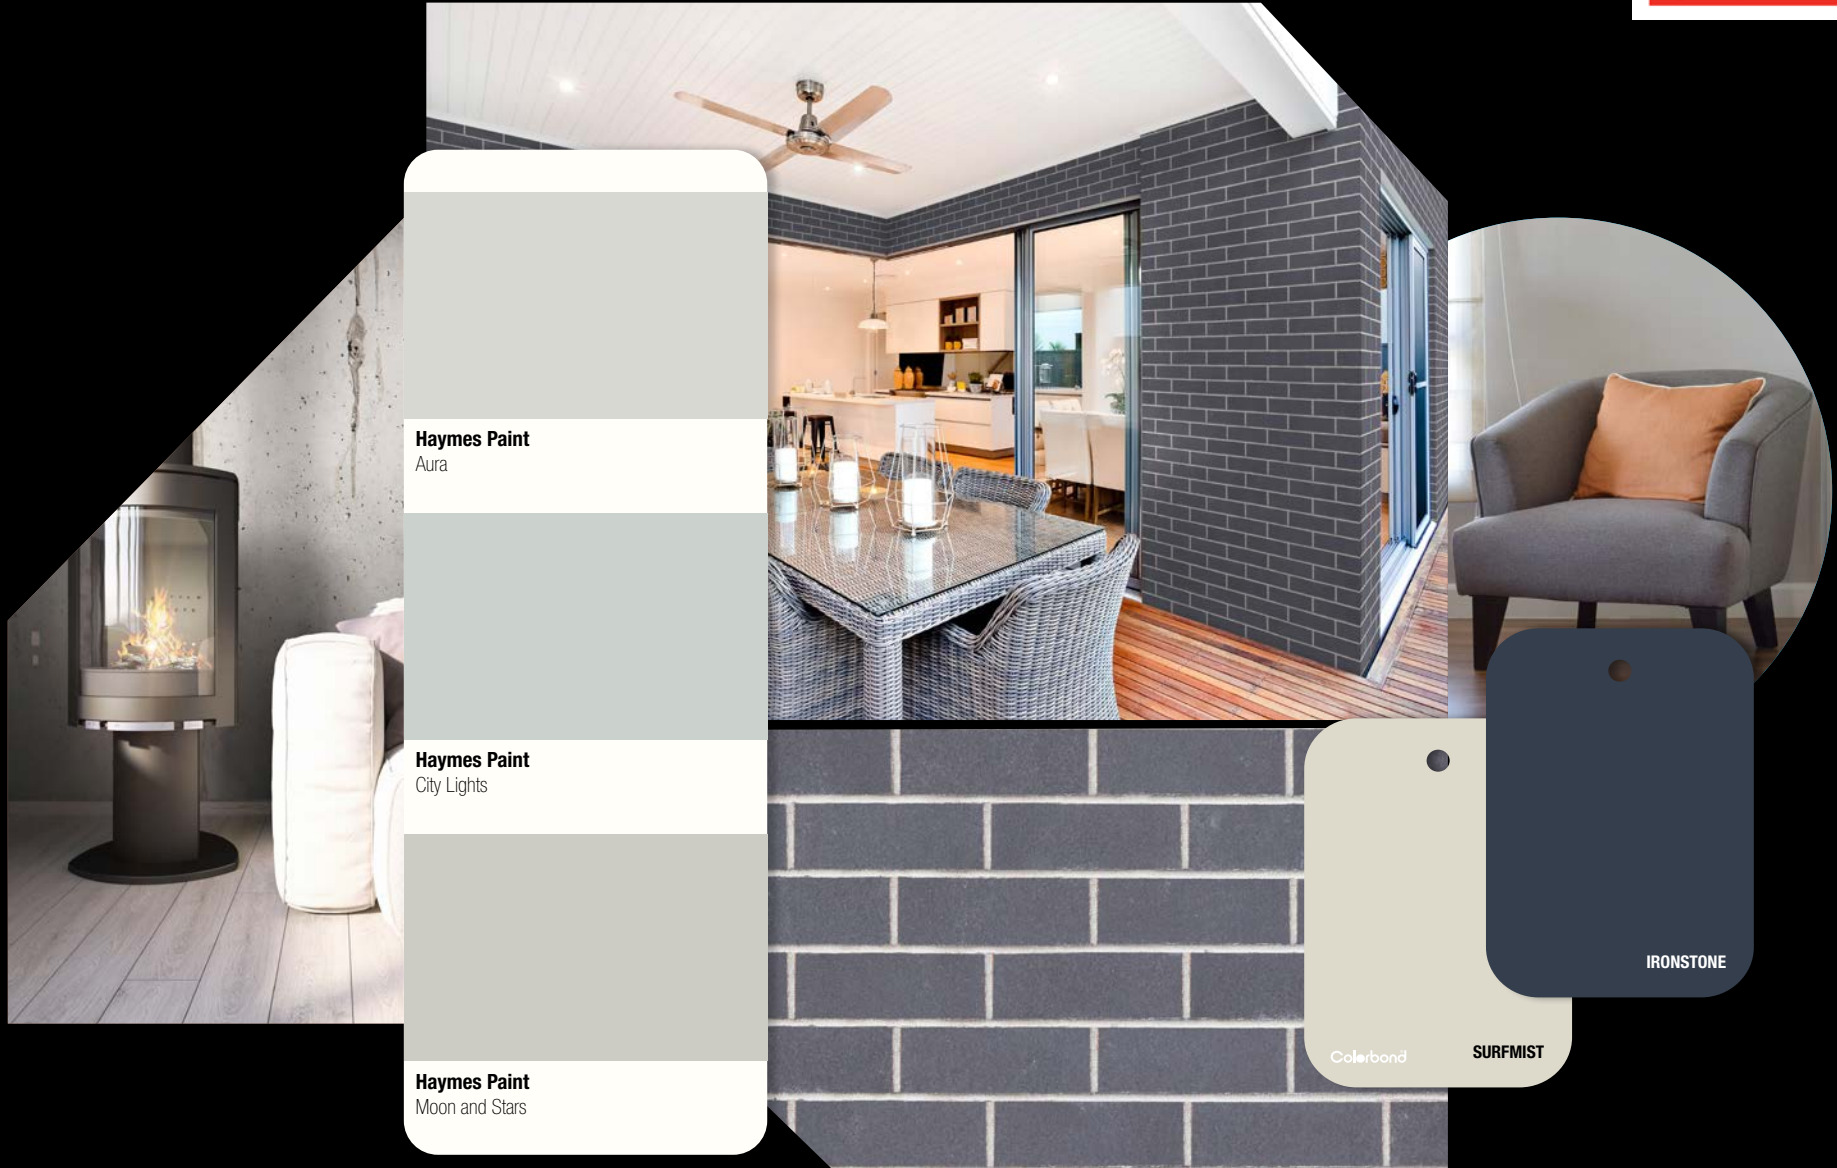

Ebony

Haymes Paint
Aura

Haymes Paint
City Lights

Haymes Paint
Moon and Stars

Colorbond

SURFMIST

IRONSTONE