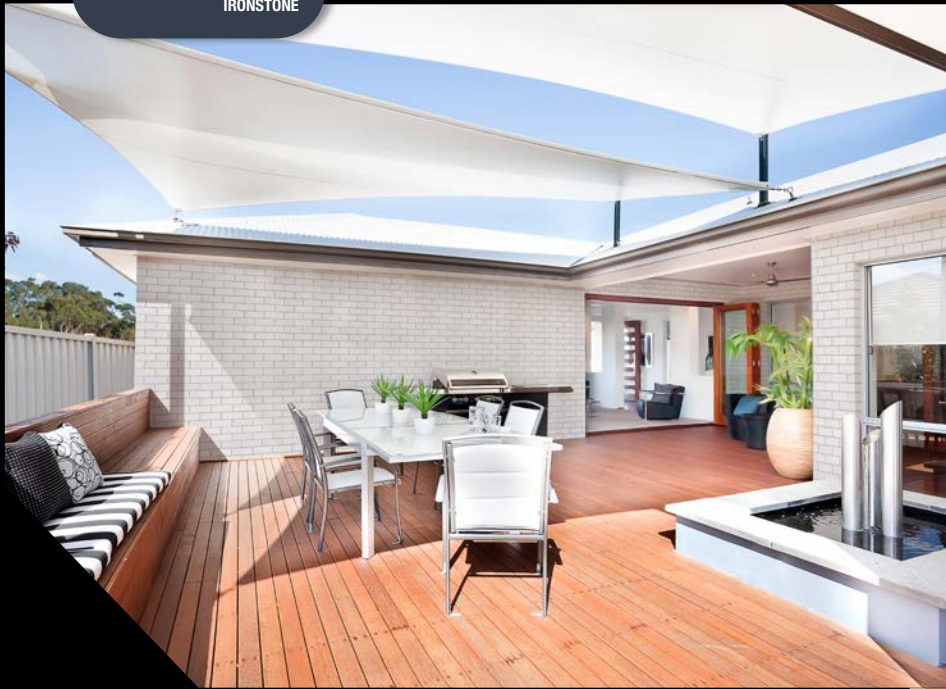

IRONSTONE

Haymes Paint
Aura