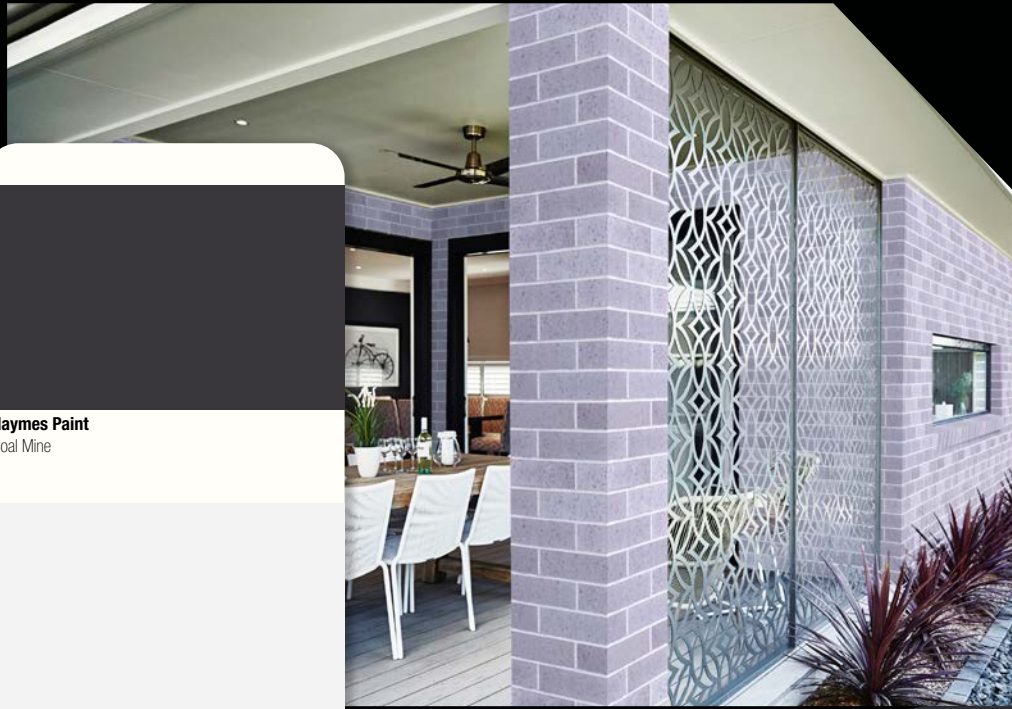

Haymes Paint
Marble Mist

Cirrus

Haymes Paint
Coal Mine