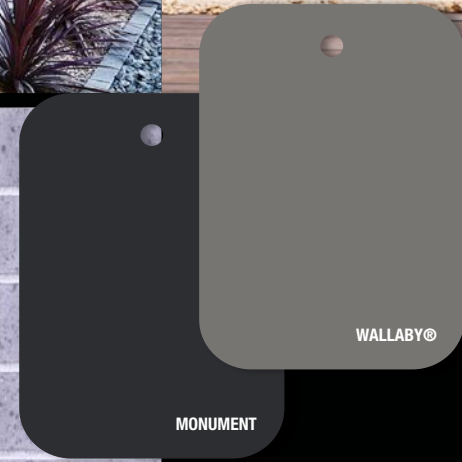

No. per pack: 380

Ave Weight: 3.3kg

Disclaimer: The product colours shown in this brochure may vary to the actual product available at the time of order, subject to variations that occur during manufacture and the limitations of photography and printing. The Colourbond® and Haymes Paint swatches are examples only of colours that may compliment the Selkirk brick of choice.

For more information or to view samples, visit your local Selkirk supplier, our website www.selkirk.com.au, call us on **1300 650 006** or email customerservice@selkirk.com.au.

Cirrus

Haymes Paint
Coal Mine

Haymes Paint
Marble Mist

Haymes Paint
Eclipse

WALLABY®

MONUMENT