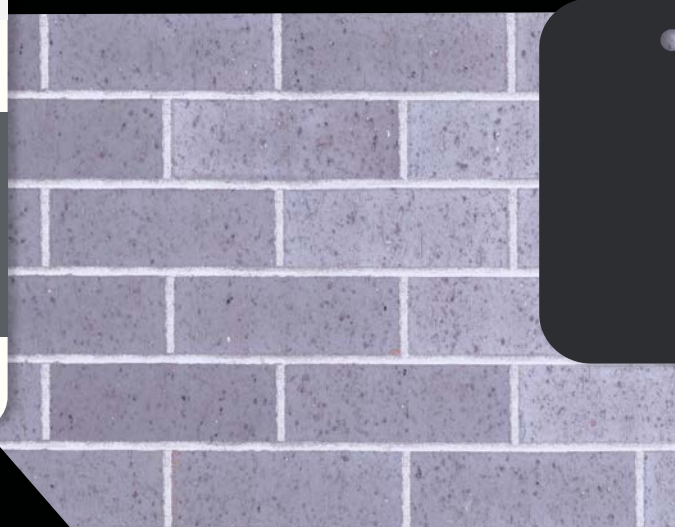

Cirrus

With a fresh and crisp balance of light grey tones, Cirrus will add sophistication and elegance to both traditional and modern homes.

Specifications

Dimensions:

230mm x 110mm x 76mm

Units per Sq Meter: 48.5

Haymes Paint
Marble Mist

Haymes Paint
Eclipse

WALLABY®

MONUMENT